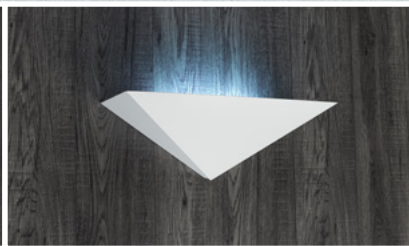

Product	Order Code
Illumé Alpha White 2 x 15 W BL Lamps	ILA30-1WH201XXXX
Illumé Alpha Black 2 x 15 W BL Lamps	ILA30-1BK201XXXX
Illumé Alpha Stainless Steel 2 x 15 W BL Lamps	ILA30-1SP201XXXX
Illumé Alpha Brass 2 x 15 W BL Lamps	ILA30-1BR201XXXX
Dimensions:	5.98" H x 17.72" W x 5.55" D (152 H x 450 W x 141 mm D)
Weight:	3.3 lbs (1.5kg)
Power:	2 x 15 Watts, 30 Watts UVA
Bulbs	
15 W BL bulb standard, pack of 25	LUV015-200-25
15 W BLB bulb standard pack of 25	LUV015-220-25
Glue boards	
Illume Alpha Glue Board	CBI202-10-25-M

Product	Order Code
Illumé Galaxy White, 2 x 25 W standard	ILG50-1WH201XXXX
Illumé Galaxy White, 2 x 25 W sleeved	ILG50-2WH201XXXX
Illumé Galaxy Black, 2 x 25 W standard	ILG50-1BK201XXXX
Illumé Galaxy Black, 2 x 25 W sleeved	ILG50-2BK201XXXX
Illumé Galaxy Stainless Steel, 2 x 25 W standard	ILG50-1SP201XXXX
Illumé Galaxy Stainless Steel, 2 x 25 W sleeved	ILG50-2SP201XXXX
Illumé Galaxy Brass, 2 x 25 W standard	ILG50-1BR201XXXX
Illumé Galaxy Brass, 2 x 25 W sleeved	ILG50-2BR201XXXX
Dimensions:	5.75" H x 26" W x 5.75" D (146 H x 660 W x 146mm D)
Weight:	6.6lbs. (2.99 Kg)
Power:	2 x 25 Watts, 50 Watts UVA
Bulbs	
25 W bulb standard pack of 25	LUV025-002-25
25 W bulb sleeved pack of 25	LUV025-003-25
Glue boards	
Easy Count Universal Glue Board (Black)	CBP1300-15-20-M
Easy Count Universal Glue Board (White)	CBP1302-15-20-M